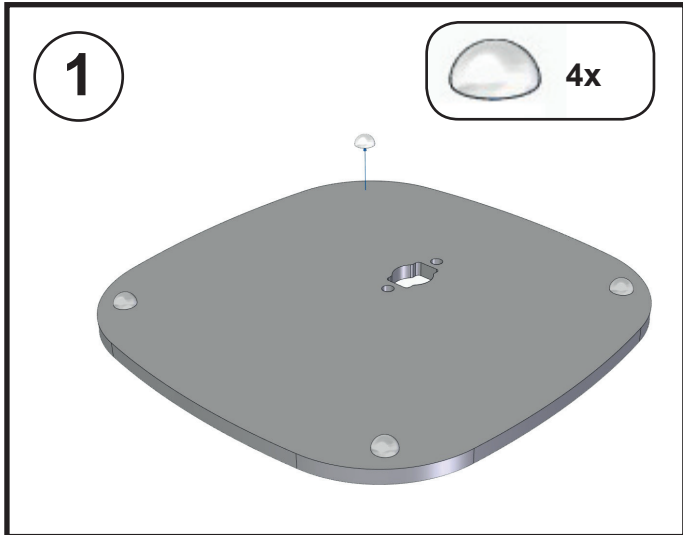

Manual Vebos floorstand Audio Pro addon C5

MOUNTING INSTRUCTIONS - MONTAGE HANDLEIDING - MONTAGE ANLEITUNG -
MODE D'EMPLOI - MANUAL DE INSTRUCCIONES

WARNING - WAARSCHUWING - WARNHINWEIS AVERTISSEMENT - AVISO

WARNING (GB) • Do not begin to install your Vebos product until you have read and understood the instructions and warnings contained in this installation manual. If you have any questions regarding any of the instructions or warnings, please contact Vebos. • This product should only be installed if you have good mechanical understanding and experience with basic building construction. Make sure you fully understand these instructions. • Make sure that the supporting surface is in good condition and will safely support the combined load of the equipment and all attached hardware and components. • This support is specially designed for Audio Pro addon C5. Do not use it for any other application. • Always use an assistant or mechanical lifting equipment to safely lift and position equipment. • Tighten screws firmly, but do not over-tighten. Over-tightening can damage the screws, greatly reducing their holding power. • This product is intended for indoor use only. Use of this product outdoors could lead to product failure and personal injury.