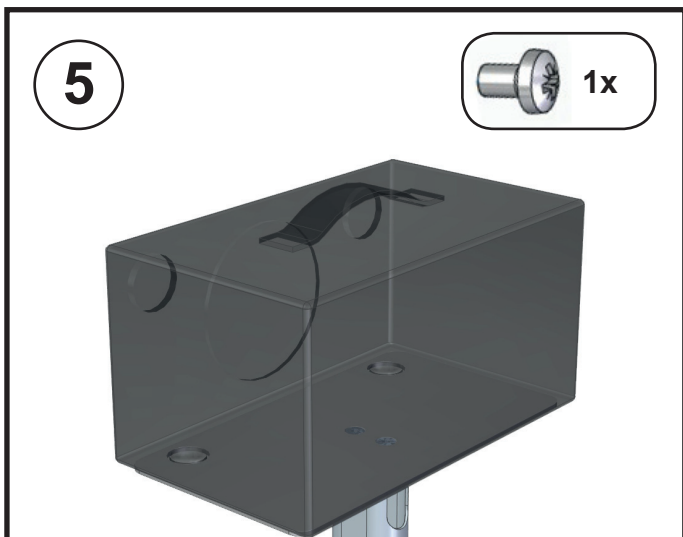

Manual Vebos floorstand Audio Pro addon C5

MOUNTING INSTRUCTIONS - MONTAGE HANDLEIDING - MONTAGE ANLEITUNG -
MODE D'EMPLOI - MANUAL DE INSTRUCCIONES

WARNING - WAARSCHUWING - WARNHINWEIS AVERTISSEMENT - AVISO

WARNING (GB) • Do not begin to install your Vebos product until you have read and understood the instructions and warnings contained in this installation manual. If you have any questions regarding any of the instructions or warnings, please contact Vebos. • This product should only be installed if you have good mechanical understanding and experience with basic building construction. Make sure you fully understand these instructions. • Make sure that the supporting surface is in good condition and will safely support the combined load of the equipment and all attached hardware and components. • This support is specially designed for Audio Pro addon C5. Do not use it for any other application. • Always use an assistant or mechanical lifting equipment to safely lift and position equipment. • Tighten screws firmly, but do not over-tighten. Over-tightening can damage the screws, greatly reducing their holding power. • This product is intended for indoor use only. Use of this product outdoors could lead to product failure and personal injury.