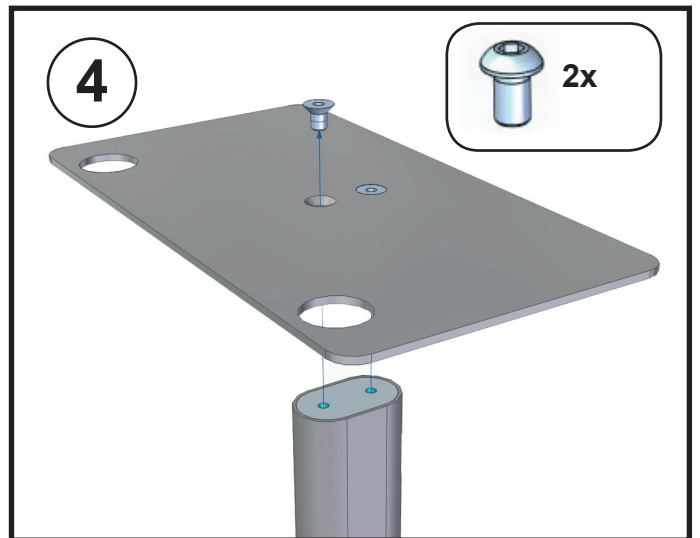

Manual Vebos floorstand Audio Pro addon C5

MOUNTING INSTRUCTIONS - MONTAGE HANDLEIDING - MONTAGE ANLEITUNG -
MODE D'EMPLOI - MANUAL DE INSTRUCCIONES