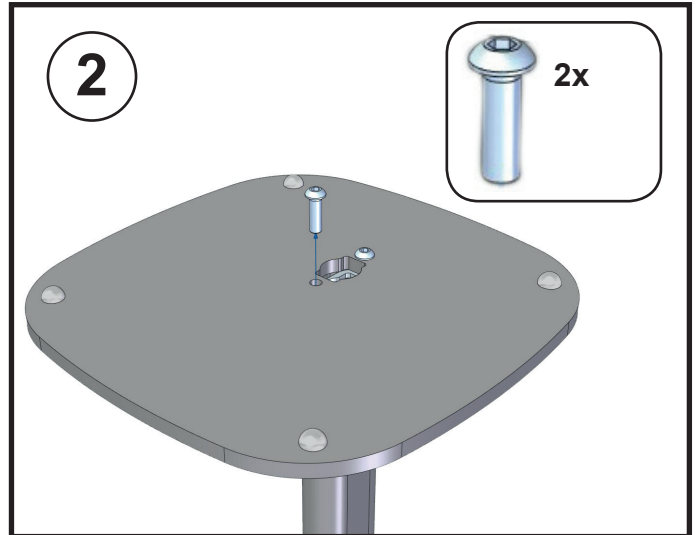

Manual Vebos floorstand Audio Pro addon C5

MOUNTING INSTRUCTIONS - MONTAGE HANDLEIDING - MONTAGE ANLEITUNG -
MODE D'EMPLOI - MANUAL DE INSTRUCCIONES

WARNING - WAARSCHUWING - WARNHINWEIS AVERTISSEMENT - AVISO

WARNING (GB) • Do not begin to install your Vebos product until you have read and understood the instructions and warnings contained in this installation manual. If you have any questions regarding any of the instructions or warnings, please contact Vebos. • This product should only be installed if you have good mechanical understanding and experience with basic building construction. Make sure you fully understand these instructions. • Make sure that the supporting surface is in good condition and will safely support the combined load of the equipment and all attached hardware and components. • This support is specially designed for Audio Pro addon C5. Do not use it for any other application. • Always use an assistant or mechanical lifting equipment to safely lift and position equipment. • Tighten screws firmly, but do not over-tighten. Over-tightening can damage the screws, greatly reducing their holding power. • This product is intended for indoor use only. Use of this product outdoors could lead to product failure and personal injury.