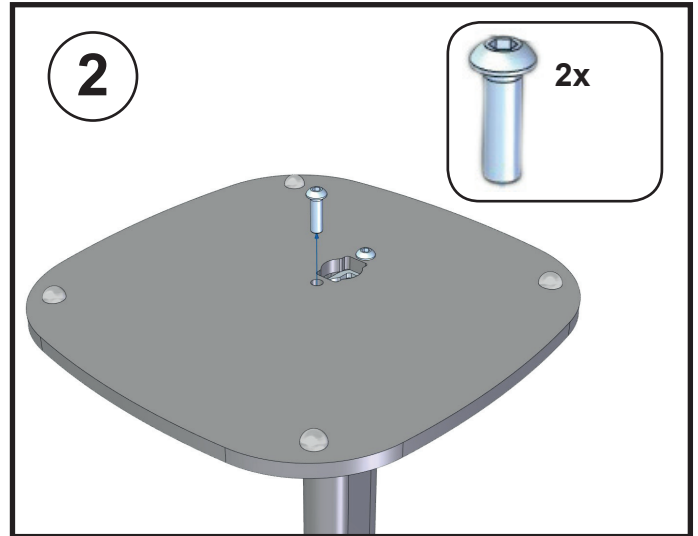

Manual Vebos floorstand Harman Kardon Citation Surround
MOUNTING INSTRUCTIONS - MONTAGE HANDLEIDING - MONTAGE ANLEITUNG -
MODE D'EMPLOI - MANUAL DE INSTRUCCIONES

WARNING - WAARSCHUWING - WARNHINWEIS AVERTISSEMENT - AVISO

WARNING (GB) • Do not begin to install your Vebos product until you have read and understood the instructions and warnings contained in this installation manual. If you have any questions regarding any of the instructions or warnings, please contact Vebos. • This product should only be installed if you have good mechanical understanding and experience with basic building construction. Make sure you fully understand these instructions. • Make sure that the supporting surface is in good condition and will safely support the combined load of the equipment and all attached hardware and components. • This support is specially designed for Harman Kardon Citation Surround. Do not use it for any other application. • Always use an assistant or mechanical lifting equipment to safely lift and position equipment. • Tighten screws firmly, but do not over-tighten. Over-tightening can damage the screws, greatly reducing their holding power. • This product is intended for indoor use only. Use of this product outdoors could lead to product failure and personal injury.