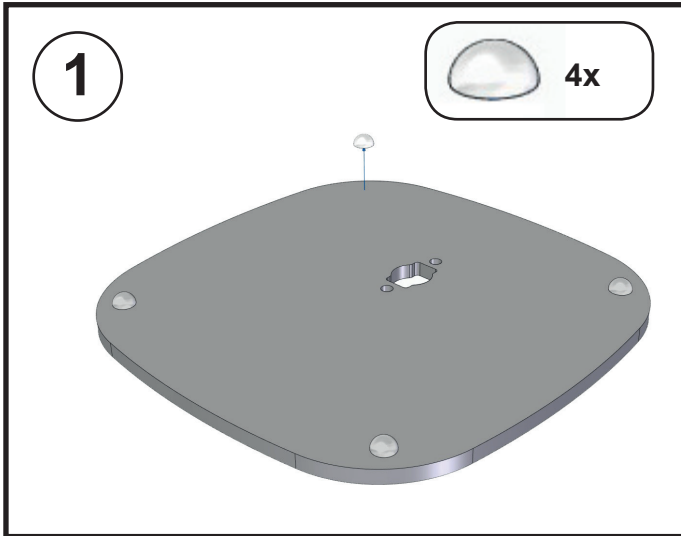

Manual Vebos floorstand Harman Kardon Citation Surround
MOUNTING INSTRUCTIONS - MONTAGE HANDLEIDING - MONTAGE ANLEITUNG -
MODE D'EMPLOI - MANUAL DE INSTRUCCIONES

WARNING - WAARSCHUWING - WARNHINWEIS AVERTISSEMENT - AVISO

WARNING (GB) • Do not begin to install your Vebos product until you have read and understood the instructions and warnings contained in this installation manual. If you have any questions regarding any of the instructions or warnings, please contact Vebos. • This product should only be installed if you have good mechanical understanding and experience with basic building construction. Make sure you fully understand these instructions. • Make sure that the supporting surface is in good condition and will safely support the combined load of the equipment and all attached hardware and components. • This support is specially designed for Harman Kardon Citation Surround. Do not use it for any other application. • Always use an assistant or mechanical lifting equipment to safely lift and position equipment. • Tighten screws firmly, but do not over-tighten. Over-tightening can damage the screws, greatly reducing their holding power. • This product is intended for indoor use only. Use of this product outdoors could lead to product failure and personal injury.