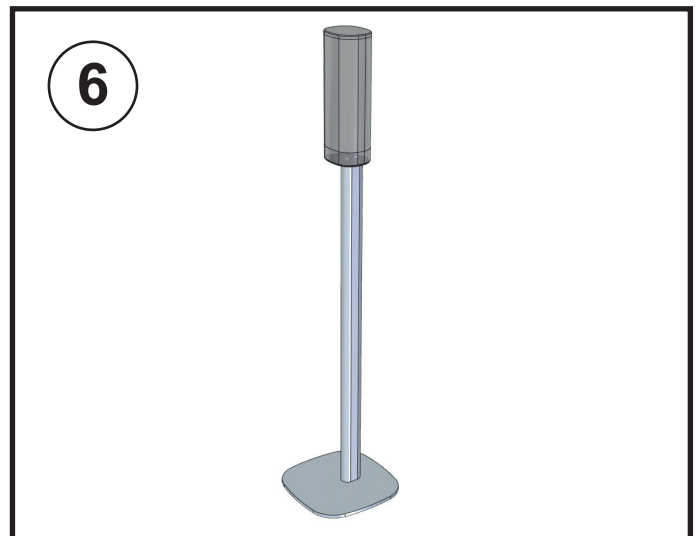

Manual Vebos floorstand Harman Kardon Citation Surround
MOUNTING INSTRUCTIONS - MONTAGE HANDLEIDING - MONTAGE ANLEITUNG -
MODE D'EMPLOI - MANUAL DE INSTRUCCIONES

WARNING - WAARSCHUWING - WARNHINWEIS AVERTISSEMENT - AVISO

WARNING (GB) • Do not begin to install your Vebos product until you have read and understood the instructions and warnings contained in this installation manual. If you have any questions regarding any of the instructions or warnings, please contact Vebos. • This product should only be installed if you have good mechanical understanding and experience with basic building construction. Make sure you fully understand these instructions. • Make sure that the supporting surface is in good condition and will safely support the combined load of the equipment and all attached hardware and components. • This support is specially designed for Harman Kardon Citation Surround. Do not use it for any other application. • Always use an assistant or mechanical lifting equipment to safely lift and position equipment. • Tighten screws firmly, but do not over-tighten. Over-tightening can damage the screws, greatly reducing their holding power. • This product is intended for indoor use only. Use of this product outdoors could lead to product failure and personal injury.