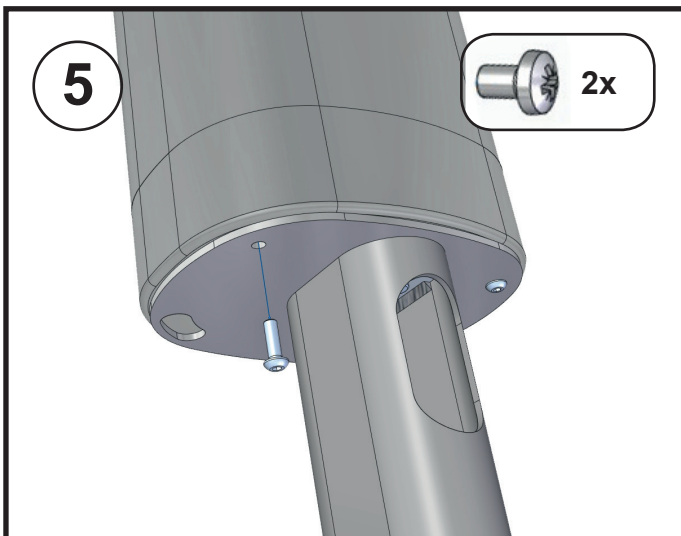

Manual Vebos floorstand Harman Kardon Citation Surround
MOUNTING INSTRUCTIONS - MONTAGE HANDLEIDING - MONTAGE ANLEITUNG -
MODE D'EMPLOI - MANUAL DE INSTRUCCIONES

WARNING - WAARSCHUWING - WARNHINWEIS AVERTISSEMENT - AVISO

WARNING (GB) • Do not begin to install your Vebos product until you have read and understood the instructions and warnings contained in this installation manual. If you have any questions regarding any of the instructions or warnings, please contact Vebos. • This product should only be installed if you have good mechanical understanding and experience with basic building construction. Make sure you fully understand these instructions. • Make sure that the supporting surface is in good condition and will safely support the combined load of the equipment and all attached hardware and components. • This support is specially designed for Harman Kardon Citation Surround. Do not use it for any other application. • Always use an assistant or mechanical lifting equipment to safely lift and position equipment. • Tighten screws firmly, but do not over-tighten. Over-tightening can damage the screws, greatly reducing their holding power. • This product is intended for indoor use only. Use of this product outdoors could lead to product failure and personal injury.