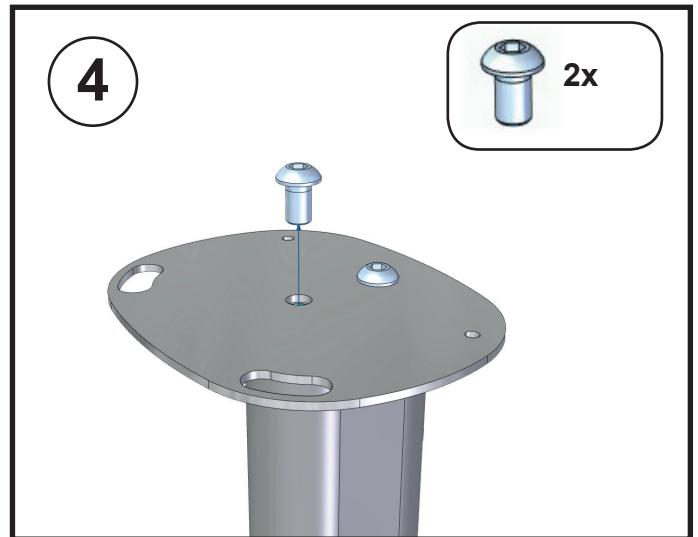

Manual Vebos floorstand Harman Kardon Citation Surround
MOUNTING INSTRUCTIONS - MONTAGE HANDLEIDING - MONTAGE ANLEITUNG -
MODE D'EMPLOI - MANUAL DE INSTRUCCIONES

WARNING - WAARSCHUWING - WARNHINWEIS AVERTISSEMENT - AVISO

WARNING (GB) • Do not begin to install your Vebos product until you have read and understood the instructions and warnings contained in this installation manual. If you have any questions regarding any of the instructions or warnings, please contact Vebos. • This product should only be installed if you have good mechanical understanding and experience with basic building construction. Make sure you fully understand these instructions. • Make sure that the supporting surface is in good condition and will safely support the combined load of the equipment and all attached hardware and components. • This support is specially designed for Harman Kardon Citation Surround. Do not use it for any other application. • Always use an assistant or mechanical lifting equipment to safely lift and position equipment. • Tighten screws firmly, but do not over-tighten. Over-tightening can damage the screws, greatly reducing their holding power. • This product is intended for indoor use only. Use of this product outdoors could lead to product failure and personal injury.